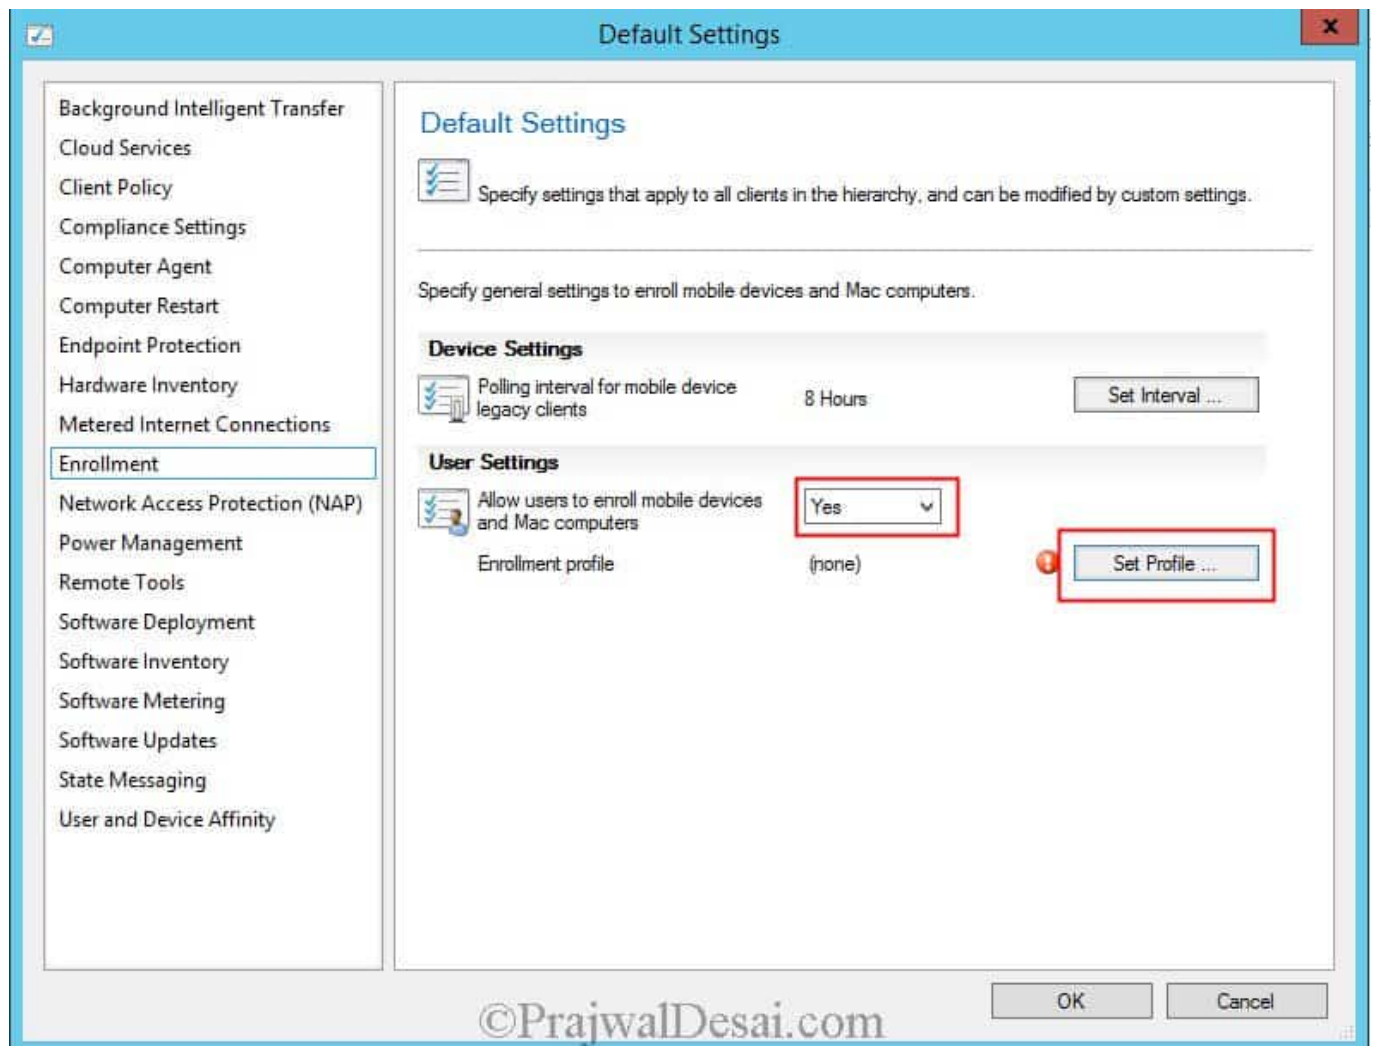

The client side is called a System Health Agent (SHA) in NAP; the server side is called a System Health Validator (SHV).. In the TCG/TNC world, these are called Integrity Measurement Collector

1. [clients](#)
2. [client server](#)
3. [client server architecture](#)

clients

client, client meaning, clientele, client list, client server, clientelism, clientele meaning, client server runtime process, client vs customer, clientwidth, clients, client_max_body_size, client server architecture, clientheight, clientx, client denied by server configuration [Biography Of Mr.Laxmi Mittal for California high school](#)

[Auto Ordnance Serial Number Lookup](#)

[Obs Studio Free Download For Mac](#)