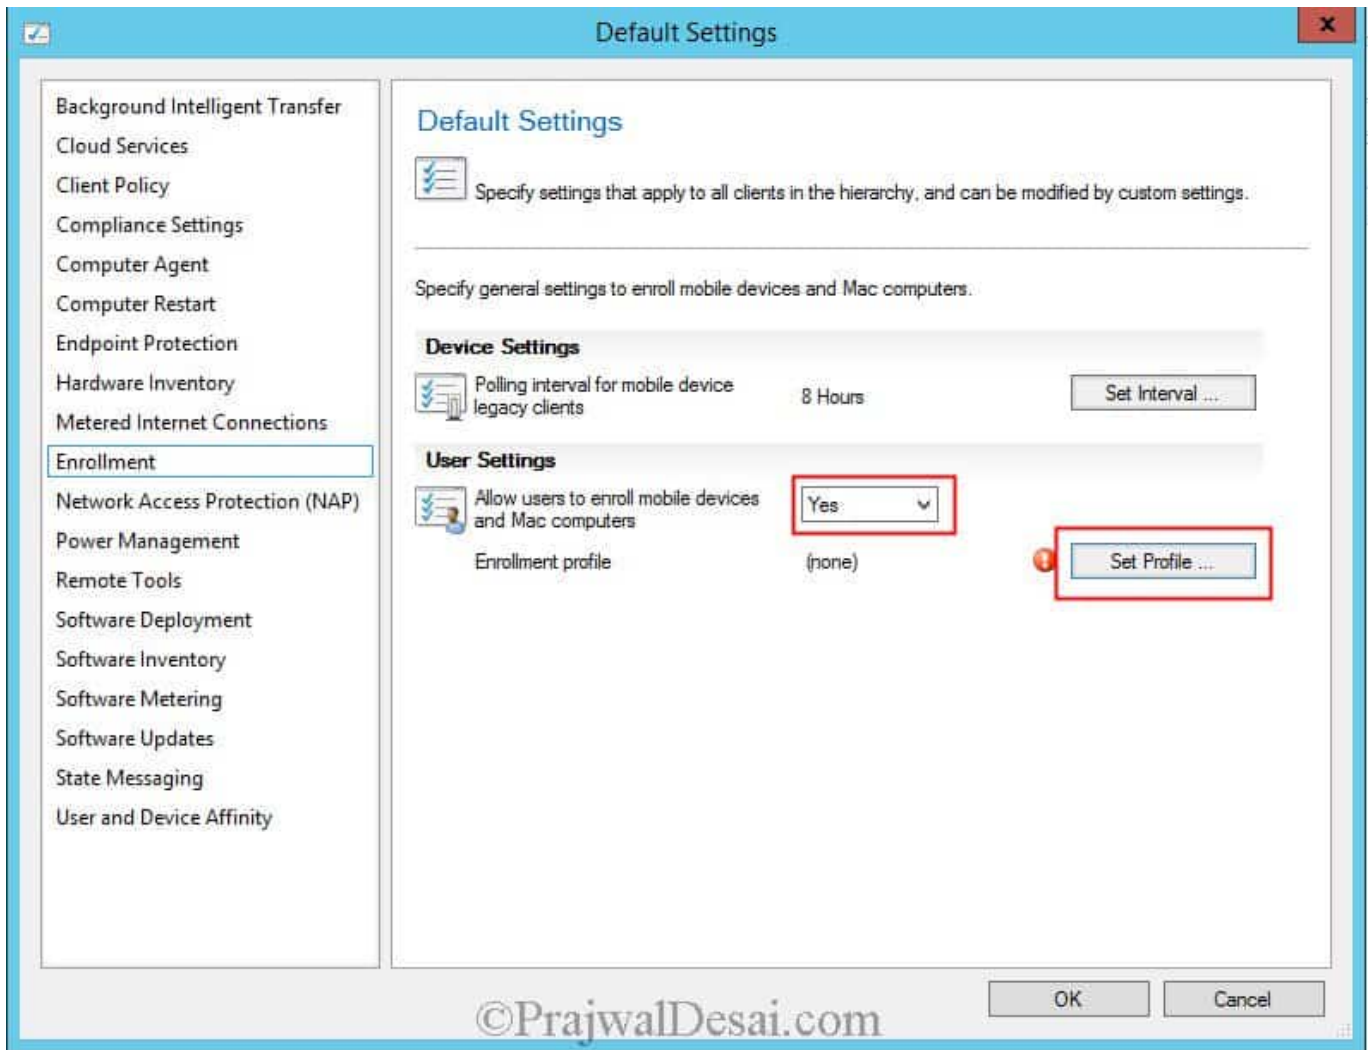

[Nap Client For Mac](#)